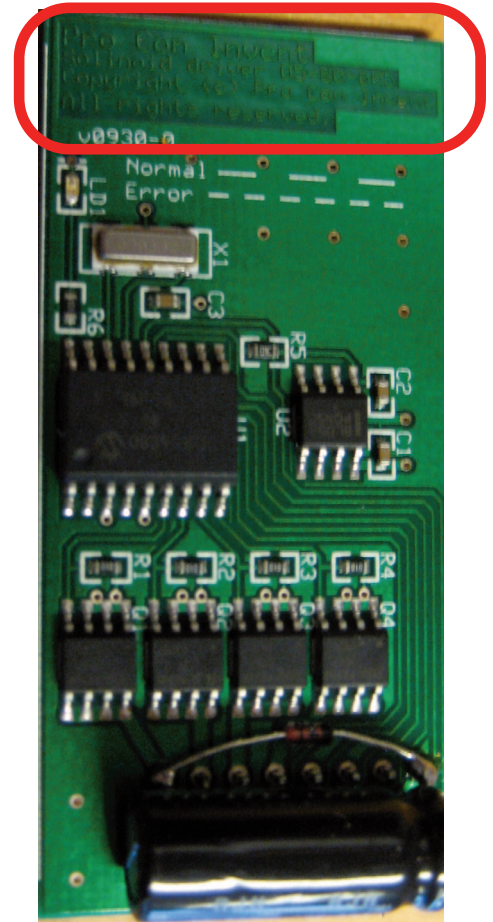

# Watchdog versions

## PRO CON INVENT

The model marked Pro Con Invent shall be replaced with the current (that is marked Jannersten).

## WHITE MARK

Should be replaced with with the current. (that is marked Jannersten) if it malfunctions.