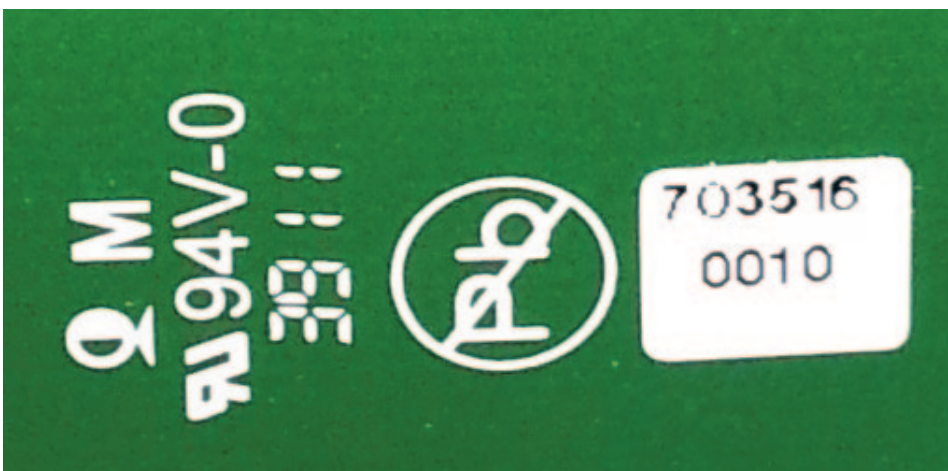

## WHITE MARK

Should be replaced with with the current. (that is marked Jannersten) if it malfunctions.